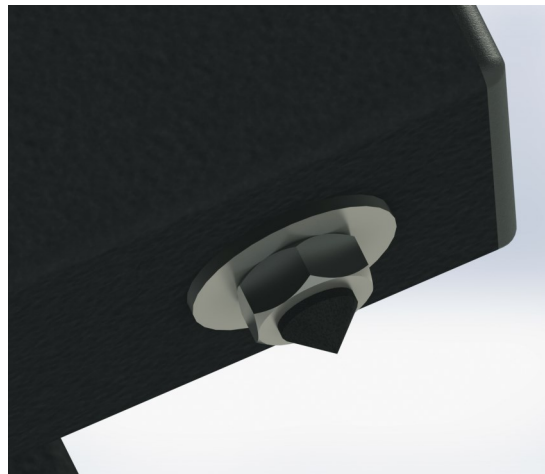

## MOUNTING PLATFORM

## MOUNTING SLIDE BAR

# SPIKES

**SPIKE ASSEMBLY**

**STANDARD SPIKE FOR  
USE ON CARPET**

**SHORT BLACK SPIKE FOR USE  
ON TILE OR WOOD FLOOR  
WITH CONECOASTER**