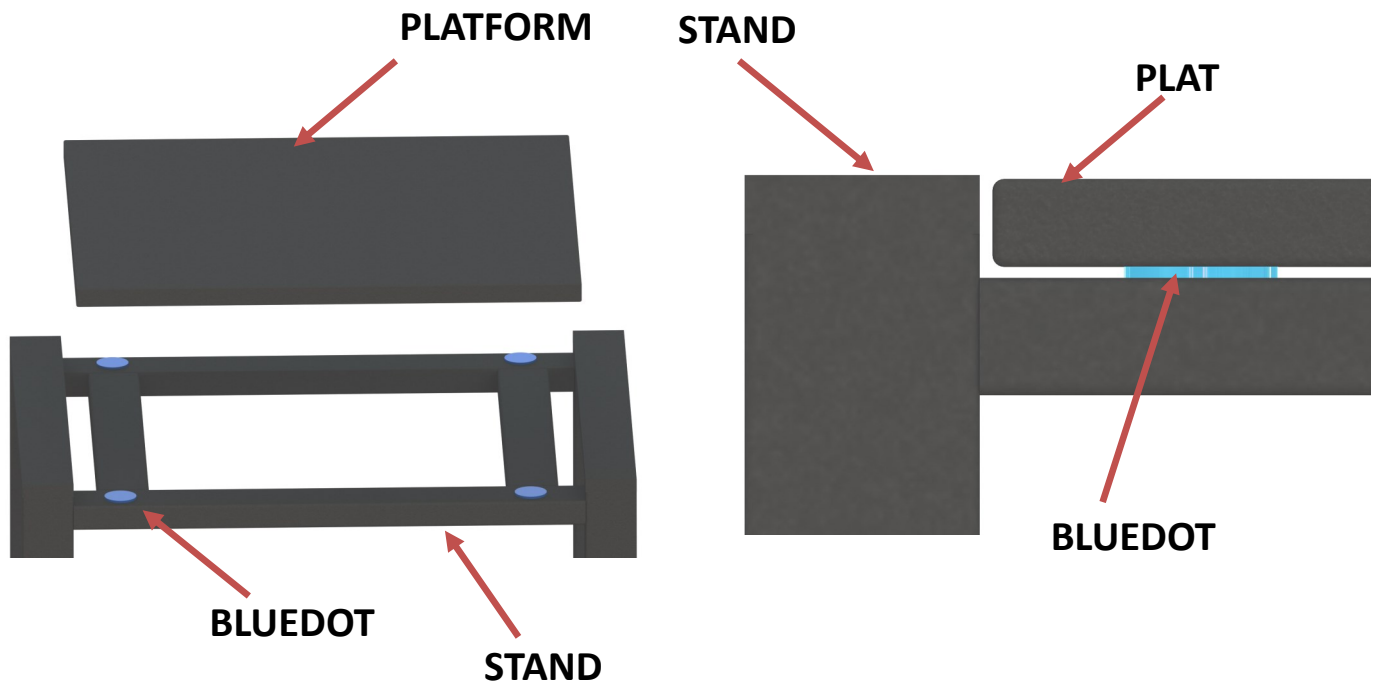

**SOUND ANCHORS**  
**SPECIALTY AUDIO STANDS**

## MOUNTING PLATFORM

## MOUNTING SLIDE BAR

# SPIKES

**SPIKE ASSEMBLY**

**STANDARD SPIKE FOR  
USE ON CARPET**

**SHORT BLACK SPIKE FOR USE  
ON TILE OR WOOD FLOOR  
WITH CONECOASTER**